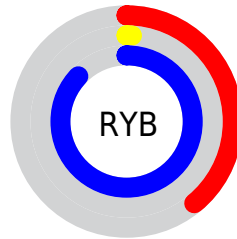

- Red (39%)
- Yellow (1%)
- Blue (87%)