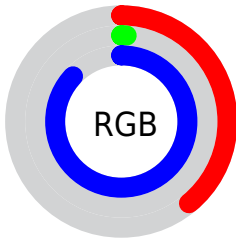

Distribution

- Red (39%)
- Green (1%)
- Blue (87%)