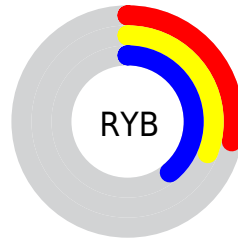

## Conversions Part 2

<b>Format</b>	<b>Color</b>
<b>R<sub>YB</sub></b>	71, 78, 99
Decimal	4673635
CIE <sub>Lab</sub>	34.00, 1.29, -12.23
CIE <sub>LCh</sub>	34, 12.294, 276.003
Yxy	8.0082, 0.2696, 0.2787
Android (android.graphics.Color)	4282863715 (0xFF475063)
YUV	79.4750, 9.6258, -7.4326
Hunter-Lab	28.2988, -0.6471, -7.3873

# Details

The CIELCh color **34, 12.294, 276.003** is a dark color, and the websafe version is hex **666666**. A complement of this color would be **39, 12.319, 88.710**, and the grayscale version is **34, 0.005, 296.813**.

A 20% lighter version of the original color is **54, 12.461, 276.418**, and **14, 11.868, 274.162** is the 20% darker color. If you saturate the color by 10%, you get **31, 16.785, 277.821**, and if you desaturate by 10%, it is **37, 7.878, 274.433**.

# Distribution

Red (28%)

Green (31%)

Blue (39%)

Red (28%)

Yellow (31%)

Blue (39%)

Cyan (28%)