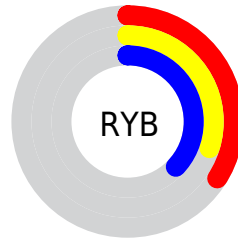

## Conversions Part 2

<b>Format</b>	<b>Color</b>
<b>R<sub>YB</sub></b>	87, 76, 95
Decimal	5721183
CIE Lab	34.00, 8.66, -9.43
CIE LCh	34, 12.805, 312.581
Yxy	8.0082, 0.3008, 0.2812
Android (android.graphics.Color)	4283911263 (0xFF574C5F)
YUV	81.4550, 6.6777, 4.8630
Hunter-Lab	28.2988, 4.5149, -5.1334

A 20% lighter version of the original color is  $54, 12.479, 313.043$ , and  $14, 12.946, 313.366$  is the 20% darker color. If you saturate the color by 10%, you get  $31, 19.396, 313.020$ , and if you desaturate by 10%, it is  $37, 6.332, 312.156$ .

# Distribution

 Red (34%)

 Green (30%)

 Blue (37%)

 Red (34%)

 Yellow (30%)

 Blue (37%)

 Cyan (8%)