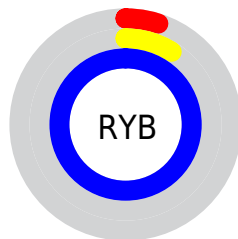

- Red (5%)
- Yellow (9%)
- Blue (100%)