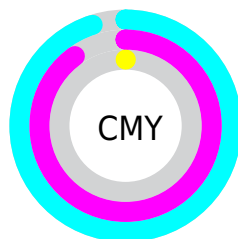

A 20% lighter version of the original color is **49, 99.084, 305.737**, and **24, 109.772, 306.287** is the 20% darker color. If you saturate the color by 10%, you get **33, 131.955, 305.903**, and if you desaturate by 10%, it is **38, 119.375, 303.853**.

# Distribution

- Red (5%)
- Green (10%)
- Blue (100%)

- Red (5%)
- Yellow (9%)
- Blue (100%)

- Cyan (95%)
- Magenta (90%)
- Yellow (0%)
- Black (0%)

- Cyan (95%)
- Magenta (90%)
- Yellow (0%)

# Brightness & Saturation Gradients

These gradients show how the CIELCh color 34, 129.190, 305.430 changes by changing the brightness by 10 percent. The first figure shows a shift by +10% for each color and the second figure -10%.