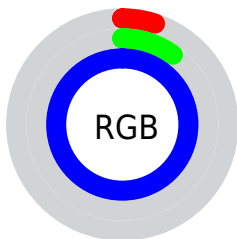

Distribution

- Red (5%)
- Green (10%)
- Blue (100%)