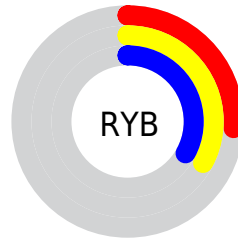

## Conversions Part 2

<b>Format</b>	<b>Color</b>
<b>RYB</b>	66, 83, 85
Decimal	4347204
CIELab	34.00, -11.22, 7.55
CIELCh	34, 13.522, 146.070
Yxy	8.0082, 0.3071, 0.3793
Android (android.graphics.Color)	4282537284 (0xFF425544)
YUV	77.3810, -4.6248, -9.9811
Hunter-Lab	28.2988, -8.6261, 5.9310

# Details

The CIELCh color **34, 13.522, 146.070** is a dark color, and the websafe version is hex **336666**. A complement of this color would be **30, 13.546, 328.623**, and the grayscale version is **33, 0.005, 296.813**.

A 20% lighter version of the original color is **54, 13.846, 146.184**, and **14, 13.800, 146.615** is the 20% darker color. If you saturate the color by 10%, you get **33, 19.547, 145.294**, and if you desaturate by 10%, it is **35, 7.466, 146.749**.

# Distribution

Red (26%)

Green (33%)

Blue (27%)

Red (26%)

Yellow (33%)

Blue (33%)

Cyan (22%)