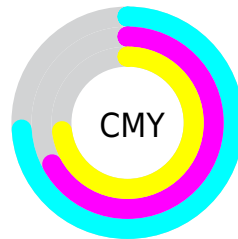

A 20% lighter version of the original color is **54, 13.846, 146.184**, and **14, 13.800, 146.615** is the 20% darker color. If you saturate the color by 10%, you get **33, 19.547, 145.294**, and if you desaturate by 10%, it is **35, 7.466, 146.749**.

# Distribution

Red (26%)

Green (33%)

Blue (27%)

Red (26%)

Yellow (33%)

Blue (33%)

Cyan (22%)

Magenta (0%)

Yellow (20%)

Black (67%)

Cyan (74%)

Magenta (67%)

Yellow (73%)