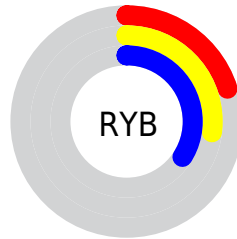

## Conversions Part 2

<b>Format</b>	<b>Color</b>
<b>R<sub>YB</sub></b>	50, 68, 86
Decimal	3298902
CIE <sub>Lab</sub>	34.00, -12.90, -4.09
CIE <sub>LCh</sub>	34, 13.530, 197.579
Yxy	8.0082, 0.2597, 0.3288
Android (android.graphics.Color)	4281488982 (0xFF325656)
YUV	75.2360, 5.3067, -22.1320
Hunter-Lab	28.2988, -9.6260, -1.1826

# Details

The CIELCh color **34, 13.530, 197.579** is a dark color, and the websafe version is hex **336666**. A complement of this color would be **25, 17.730, 23.052**, and the grayscale version is **32, 0.005, 296.813**.

A 20% lighter version of the original color is **54, 13.473, 198.093**, and **14, 13.578, 196.489** is the 20% darker color. If you saturate the color by 10%, you get **34, 16.021, 197.245**, and if you desaturate by 10%, it is **34, 10.702, 197.959**.

# Distribution

- Red (20%)
- Green (34%)
- Blue (34%)

- Red (20%)
- Yellow (27%)
- Blue (34%)

- Cyan (42%)
- Magenta (0%)
- Yellow (0%)
- Black (66%)

- Cyan (80%)
- Magenta (66%)
- Yellow (66%)