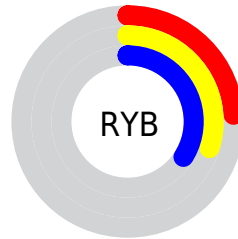

## Conversions Part 2

<b>Format</b>	<b>Color</b>
<b>RYB</b>	60, 77, 86
Decimal	3954249
CIELab	34.00, -12.96, 4.43
CIELCh	34, 13.700, 161.114
Yxy	8.0082, 0.2903, 0.3679
Android (android.graphics.Color)	4282144329 (0xFF3C5649)
YUV	76.7440, -1.8458, -14.6845
Hunter-Lab	28.2988, -9.6639, 4.2171

# Details

The CIELCh color **34, 13.700, 161.114** is a dark color, and the websafe version is hex **336666**. A complement of this color would be **28, 14.181, 346.213**, and the grayscale version is **32, 0.005, 296.813**.

A 20% lighter version of the original color is **54, 13.661, 161.918**, and **14, 14.217, 159.640** is the 20% darker color. If you saturate the color by 10%, you get **33, 18.054, 160.075**, and if you desaturate by 10%, it is **35, 9.231, 162.050**.

# Distribution

Red (24%)

Green (34%)

Blue (29%)

Red (24%)

Yellow (30%)

Blue (34%)

Cyan (30%)