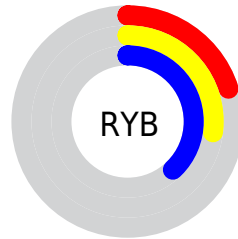

## Conversions Part 2

Format	Color
<b>RYB</b>	50, 70, 96
Decimal	3298656
CIELab	34.00, -9.33, -10.34
CIElCh	34, 13.923, 227.929
Yxy	8.0082, 0.2476, 0.2975
Android (android.graphics.Color)	4281488736 (0xFF325560)
YUV	75.7890, 9.9640, -22.6170
Hunter-Lab	28.2988, -7.4803, -5.8495

# Details

The CIELCh color **34, 13.923, 227.929** is a dark color, and the websafe version is hex **336666**. A complement of this color would be **30, 19.121, 43.234**, and the grayscale version is **32, 0.005, 296.813**.

A 20% lighter version of the original color is **54, 14.143, 227.822**, and **14, 13.810, 228.580** is the 20% darker color. If you saturate the color by 10%, you get **33, 16.094, 229.491**, and if you desaturate by 10%, it is **35, 11.450, 226.703**.

# Distribution

- Red (20%)
- Green (33%)
- Blue (38%)

- Red (20%)
- Yellow (27%)
- Blue (38%)

- Cyan (48%)
- Magenta (11%)
- Yellow (0%)
- Black (62%)

- Cyan (80%)
- Magenta (67%)
- Yellow (62%)