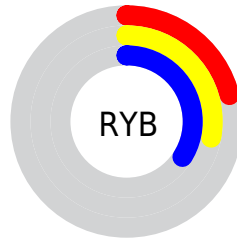

## Conversions Part 2

<b>Format</b>	<b>Color</b>
<b>R<sub>YB</sub></b>	53, 72, 86
Decimal	3495500
CIE <sub>Lab</sub>	34.00, -14.66, 2.01
CIE <sub>LCh</sub>	34, 14.797, 172.199
Yxy	8.0082, 0.2764, 0.3592
Android (android.graphics.Color)	4281685580 (0xFF35564C)
YUV	74.9930, 0.4965, -19.2879
Hunter-Lab	28.2988, -10.6577, 2.7877

# Details

The CIELCh color **34, 14.797, 172.199** is a dark color, and the websafe version is hex **336666**. A complement of this color would be **27, 16.408, 359.786**, and the grayscale version is **32, 0.005, 296.813**.

A 20% lighter version of the original color is **54, 14.850, 172.580**, and **14, 15.141, 170.978** is the 20% darker color. If you saturate the color by 10%, you get **33, 18.273, 171.076**, and if you desaturate by 10%, it is **35, 11.106, 173.230**.

# Distribution

- Red (21%)
- Green (34%)
- Blue (30%)

- Red (21%)
- Yellow (28%)
- Blue (34%)

- Cyan (38%)
- Magenta (0%)
- Yellow (12%)
- Black (66%)

- Cyan (79%)
- Magenta (66%)
- Yellow (70%)