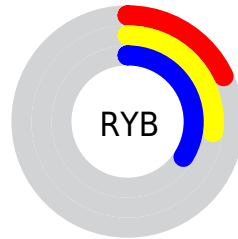

## Conversions Part 2

Format	Color
<a href="#">RYB</a>	<a href="#">47, 70, 87</a>
Decimal	<a href="#">3102542</a>
CIELab	<a href="#">34.00, -16.59, 0.82</a>
CIELCh	<a href="#">34, 16.607, 177.161</a>
Yxy	<a href="#">8.0082, 0.2664, 0.3565</a>
Android (android.graphics.Color)	<a href="#">4281292622 (0xFF2F574E)</a>
YUV	<a href="#">74.0140, 1.9651, -23.6913</a>
Hunter-Lab	<a href="#">28.2988, -11.7654, 2.0583</a>

# Details

The CIELCh color **34, 16.607, 177.161** is a dark color, and the websafe version is hex **336666**. A complement of this color would be **25, 19.613, 6.706**, and the grayscale version is **32, 0.005, 296.813**.

A 20% lighter version of the original color is **54, 16.460, 177.185**, and **14, 16.145, 177.747** is the 20% darker color. If you saturate the color by 10%, you get **34, 19.608, 176.053**, and if you desaturate by 10%, it is **35, 13.320, 178.185**.

# Distribution

 Red (18%)

 Green (34%)

 Blue (31%)

 Red (18%)

 Yellow (27%)

 Blue (34%)

 Cyan (46%)