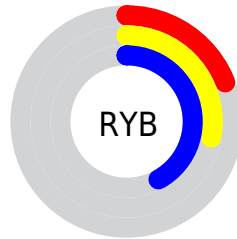

## Conversions Part 2

<b>Format</b>	<b>Color</b>
<b>R<sub>YB</sub></b>	49, 71, 108
Decimal	3232876
CIE <sub>Lab</sub>	34.00, -5.12, -17.69
CIE <sub>LCh</sub>	34, 18.411, 253.858
Yxy	8.0082, 0.2333, 0.2638
Android (android.graphics.Color)	4281422956 (0xFF31546C)
YUV	76.2710, 15.6424, -23.9167
Hunter-Lab	28.2988, -4.8517, -12.1673

# Details

The CIELCh color **34, 18.411, 253.858** is a dark color, and the websafe version is hex **336699**. A complement of this color would be **34, 23.563, 59.547**, and the grayscale version is **32, 0.005, 296.813**.

A 20% lighter version of the original color is **54, 18.676, 255.721**, and **14, 17.588, 257.084** is the 20% darker color. If you saturate the color by 10%, you get **32, 21.271, 256.751**, and if you desaturate by 10%, it is **36, 15.375, 251.434**.

# Distribution

- Red (19%)
- Green (33%)
- Blue (42%)

- Red (19%)
- Yellow (28%)
- Blue (42%)

- Cyan (55%)
- Magenta (22%)
- Yellow (0%)
- Black (58%)

- Cyan (81%)
- Magenta (67%)
- Yellow (58%)