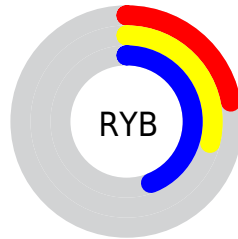

# Details

The CIELCh color **34, 19.726, 267.021** is a dark color, and the websafe version is hex **336699**. A complement of this color would be **38, 22.061, 72.245**, and the grayscale version is **33, 0.005, 296.813**.

A 20% lighter version of the original color is **54, 19.950, 267.453**, and **14, 19.464, 265.704** is the 20% darker color. If you saturate the color by 10%, you get **32, 23.589, 269.760**, and if you desaturate by 10%, it is **37, 15.821, 264.675**.

# Distribution

Red (22%)

Green (32%)

Blue (44%)

Red (22%)

Yellow (29%)

Blue (44%)

Cyan (50%)