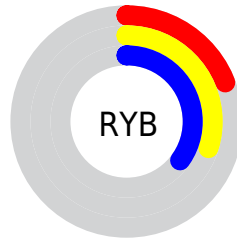

# Details

The CIELCh color **34, 20.840, 157.673** is a dark color, and the websafe version is hex **336666**. A complement of this color would be **26, 21.656, 345.521**, and the grayscale version is **31, 0.005, 296.813**.

A 20% lighter version of the original color is **54, 20.827, 157.962**, and **14, 20.805, 157.528** is the 20% darker color. If you saturate the color by 10%, you get **33, 25.175, 156.464**, and if you desaturate by 10%, it is **35, 16.299, 158.748**.

# Distribution

 Red (19%)

 Green (35%)

 Blue (26%)

 Red (19%)

 Yellow (30%)

 Blue (35%)

 Cyan (44%)

 Magenta (0%)

 Yellow (24%)

 Black (66%)

 Cyan (81%)

 Magenta (66%)

 Yellow (74%)