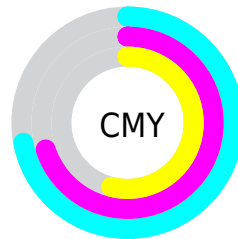

A 20% lighter version of the original color is  $54, 25.408, 289.394$ , and  $14, 25.632, 290.137$  is the 20% darker color. If you saturate the color by 10%, you get  $30, 32.806, 291.817$ , and if you desaturate by 10%, it is  $38, 18.926, 288.189$ .

# Distribution

Red (28%)

Green (30%)

Blue (46%)

Red (28%)

Yellow (30%)

Blue (46%)

Cyan (40%)

Magenta (35%)

Yellow (0%)

Black (54%)

Cyan (72%)

Magenta (70%)

Yellow (54%)