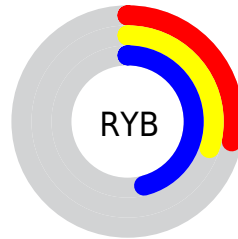

## Conversions Part 2

<b>Format</b>	<b>Color</b>
<b>R<sub>YB</sub></b>	71, 76, 118
Decimal	4672886
CIE <sub>Lab</sub>	34.00, 8.75, -24.21
CIE <sub>LCh</sub>	34, 25.739, 289.874
Yxy	8.0082, 0.2457, 0.2294
Android (android.graphics.Color)	4282862966 (0xFF474D76)
<b>YUV</b>	79.8800, 18.7932, -7.7878
Hunter-Lab	28.2988, 4.5770, -18.5742

# Details

The CIELCh color  $34, 25.739, 289.874$  is a dark color, and the websafe version is hex  $666699$ . A complement of this color would be  $47, 24.024, 100.286$ , and the grayscale version is  $34, 0.005, 296.813$ .

A 20% lighter version of the original color is  $54, 25.408, 289.394$ , and  $14, 25.632, 290.137$  is the 20% darker color. If you saturate the color by 10%, you get  $30, 32.806, 291.817$ , and if you desaturate by 10%, it is  $38, 18.926, 288.189$ .

# Distribution

Red (28%)

Green (30%)

Blue (46%)

Red (28%)

Yellow (30%)

Blue (46%)

Cyan (40%)