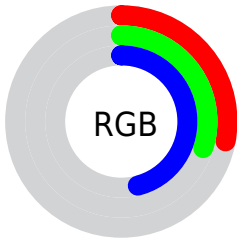

Distribution

Red (28%)

Green (30%)

Blue (46%)