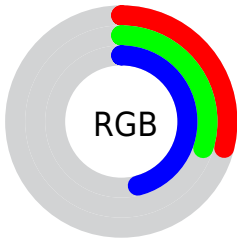

Distribution

- Red (29%)
- Green (30%)
- Blue (46%)