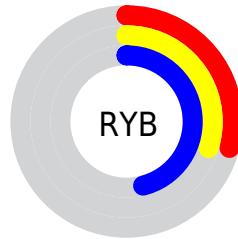

- Red (29%)
- Yellow (30%)
- Blue (46%)