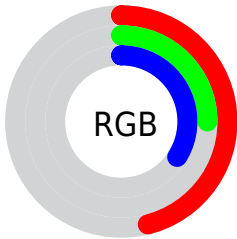

Distribution

- Red (46%)
- Green (25%)
- Blue (34%)