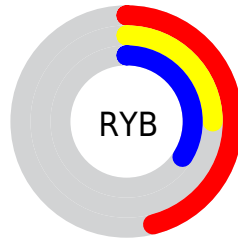

- Red (46%)
- Yellow (25%)
- Blue (34%)