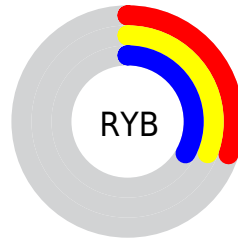

## Conversions Part 2

Format	Color
<a href="#">RYB</a>	<a href="#">77, 79, 85</a>
Decimal	<a href="#">5066837</a>
CIELab	<a href="#">34.00, -0.07, -3.36</a>
CIElCh	<a href="#">34, 3.356, 268.827</a>
Yxy	<a href="#">8.0082, 0.2995, 0.3154</a>
Android (android.graphics.Color)	<a href="#">4283256917</a> ( <a href="#">0xFF4D5055</a> )
YUV	<a href="#">79.6730, 2.6262, -2.3442</a>
Hunter-Lab	<a href="#">28.2988, -1.5574, -0.6769</a>

# Details

The CIELCh color **34, 3.356, 268.827** is a dark color, and the websafe version is hex **666666**. A complement of this color would be **35, 3.369, 86.513**, and the grayscale version is **34, 0.005, 296.813**.

A 20% lighter version of the original color is **54, 3.632, 271.995**, and **14, 3.141, 264.683** is the 20% darker color. If you saturate the color by 10%, you get **32, 6.955, 270.176**, and if you desaturate by 10%, it is **36, 0.210, 86.867**.

# Distribution

Red (30%)

Green (31%)

Blue (33%)

Red (30%)

Yellow (31%)

Blue (33%)

Cyan (9%)