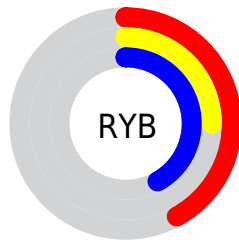

- Red (42%)
- Yellow (25%)
- Blue (42%)