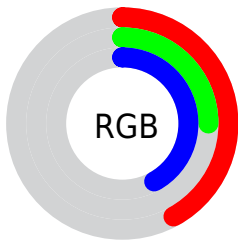

Distribution

- Red (42%)
- Green (25%)
- Blue (42%)