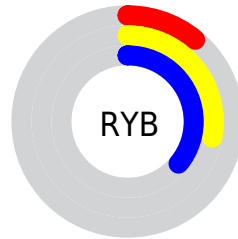

## Conversions Part 2

<b>Format</b>	<b>Color</b>
<b>R<sub>YB</sub></b>	28, 72, 91
Decimal	1858360
CIE <sub>Lab</sub>	34.00, -29.06, 14.47
CIE <sub>LCh</sub>	34, 32.463, 153.520
Yxy	8.0082, 0.2744, 0.4459
Android (android.graphics.Color)	4280048440 (0xFF1C5B38)
YUV	68.1730, -6.0013, -35.2317
Hunter-Lab	28.2988, -18.4304, 9.2841

# Details

The CIELCh color **34, 32.463, 153.520** is a dark color, and the websafe version is hex **336633**. A complement of this color would be **22, 33.427, 347.832**, and the grayscale version is **29, 0.005, 296.813**.

A 20% lighter version of the original color is **54, 32.696, 153.361**, and **15, 27.816, 146.491** is the 20% darker color. If you saturate the color by 10%, you get **34, 36.159, 151.895**, and if you desaturate by 10%, it is **34, 28.386, 154.968**.

# Distribution

- Red (11%)
- Green (36%)
- Blue (22%)

- Red (11%)
- Yellow (28%)
- Blue (36%)

- Cyan (69%)
- Magenta (0%)
- Yellow (38%)
- Black (64%)

- Cyan (89%)
- Magenta (64%)
- Yellow (78%)