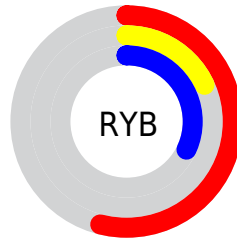

- Red (54%)
- Yellow (18%)
- Blue (32%)