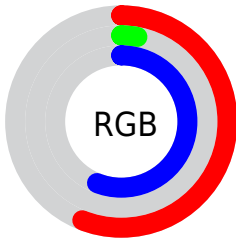

Distribution

- Red (56%)
- Green (3%)
- Blue (56%)