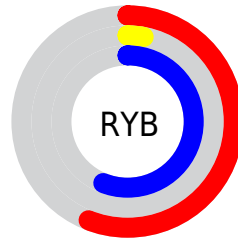

- Red (56%)
- Yellow (3%)
- Blue (56%)