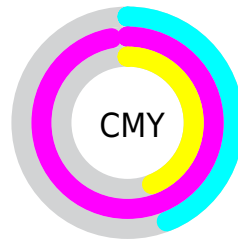

A 20% lighter version of the original color is **54, 73.419, 328.742**, and **20, 54.503, 327.424** is the 20% darker color. If you saturate the color by 10%, you get **34, 74.564, 328.806**, and if you desaturate by 10%, it is **35, 70.818, 328.566**.

# Distribution

- Red (56%)
- Green (3%)
- Blue (56%)

- Red (56%)
- Yellow (3%)
- Blue (56%)

- Cyan (0%)
- Magenta (95%)
- Yellow (1%)
- Black (44%)

- Cyan (44%)
- Magenta (97%)
- Yellow (44%)

# Brightness & Saturation Gradients

These gradients show how the CIELCh color 34, 73.489, 328.733 changes by changing the brightness by 10 percent. The first figure shows a shift by +10% for each color and the second figure -10%.