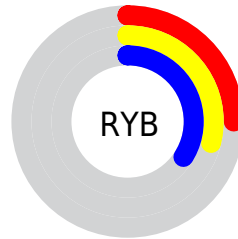

## Conversions Part 2

<b>Format</b>	<b>Color</b>
<a href="#">RYB</a>	<a href="#">63, 74, 87</a>
Decimal	<a href="#">4150103</a>
CIELab	<a href="#">34.00, -6.61, -4.86</a>
CIElCh	<a href="#">34, 8.208, 216.313</a>
Yxy	<a href="#">8.0082, 0.2749, 0.3175</a>
Android (android.graphics.Color)	<a href="#">4282340183 (0xFF3F5357)</a>
YUV	<a href="#">77.4760, 4.6953, -12.6955</a>
Hunter-Lab	<a href="#">28.2988, -5.7974, -1.7274</a>

# Details

The CIELCh color **34, 8.208, 216.313** is a dark color, and the websafe version is hex **336666**. A complement of this color would be **31, 9.769, 35.806**, and the grayscale version is **33, 0.005, 296.813**.

A 20% lighter version of the original color is **54, 8.274, 219.211**, and **14, 8.162, 218.458** is the 20% darker color. If you saturate the color by 10%, you get **33, 10.808, 216.774**, and if you desaturate by 10%, it is **35, 5.378, 216.008**.

# Distribution

 Red (25%)

 Green (33%)

 Blue (34%)

 Red (25%)

 Yellow (29%)

 Blue (34%)

 Cyan (27%)