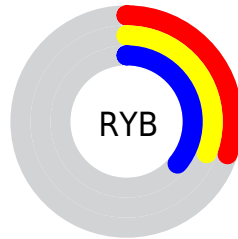

- Red (30%)
- Yellow (31%)
- Blue (36%)