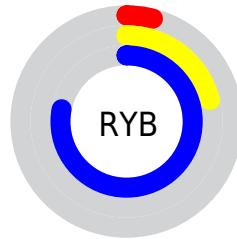

- Red (4%)
- Yellow (21%)
- Blue (78%)