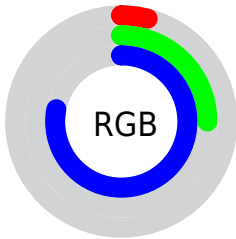

Distribution

- Red (4%)
- Green (25%)
- Blue (78%)