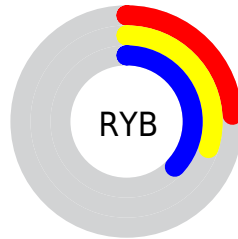

## Conversions Part 2

Format	Color
<a href="#">RYB</a>	<a href="#">62, 76, 94</a>
Decimal	<a href="#">4085342</a>
CIELab	<a href="#">35.00, -6.86, -7.57</a>
CIElCh	<a href="#">35, 10.219, 227.800</a>
Yxy	<a href="#">8.4984, 0.2652, 0.3068</a>
Android (android.graphics.Color)	<a href="#">4282275422 (0xFF3E565E)</a>
YUV	<a href="#">79.7360, 7.0322, -15.5545</a>
Hunter-Lab	<a href="#">29.1520, -6.0471, -3.7044</a>

# Details

The CIELCh color **35, 10.219, 227.800** is a dark color, and the websafe version is hex **336666**. A complement of this color would be **32, 12.592, 44.353**, and the grayscale version is **34, 0.005, 296.813**.

A 20% lighter version of the original color is **55, 10.083, 225.885**, and **15, 10.104, 227.324** is the 20% darker color. If you saturate the color by 10%, you get **34, 12.766, 228.970**, and if you desaturate by 10%, it is **36, 7.434, 226.887**.

# Distribution

Red (24%)

Green (34%)

Blue (37%)

Red (24%)

Yellow (30%)

Blue (37%)

Cyan (34%)