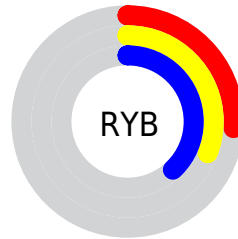

## Conversions Part 2

Format	Color
<a href="#">RYB</a>	<a href="#">66, 78, 97</a>
Decimal	<a href="#">4347233</a>
CIELab	<a href="#">35.00, -4.09, -9.33</a>
CIElCh	<a href="#">35, 10.191, 246.323</a>
Yxy	<a href="#">8.4984, 0.2664, 0.2966</a>
Android (android.graphics.Color)	<a href="#">4282537313 (0xFF425561)</a>
YUV	<a href="#">80.6870, 8.0423, -12.8805</a>
Hunter-Lab	<a href="#">29.1520, -4.2682, -5.0644</a>

# Details

The CIELCh color **35, 10.191, 246.323** is a dark color, and the websafe version is hex **666666**. A complement of this color would be **35, 11.737, 59.454**, and the grayscale version is **34, 0.005, 296.813**.

A 20% lighter version of the original color is **55, 10.248, 245.893**, and **15, 10.323, 247.666** is the 20% darker color. If you saturate the color by 10%, you get **33, 13.109, 248.131**, and if you desaturate by 10%, it is **37, 7.128, 244.825**.

# Distribution

Red (26%)

Green (33%)

Blue (38%)

Red (26%)

Yellow (31%)

Blue (38%)

Cyan (32%)