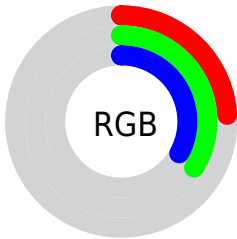

Distribution

Red (24%)

Green (34%)

Blue (33%)