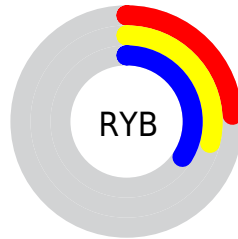

## Conversions Part 2

<b>Format</b>	<b>Color</b>
<a href="#">RYB</a>	<a href="#">62, 75, 87</a>
Decimal	<a href="#">4085588</a>
CIELab	<a href="#">35.00, -10.14, -1.32</a>
CIElCh	<a href="#">35, 10.226, 187.406</a>
Yxy	<a href="#">8.4984, 0.2784, 0.3374</a>
Android (android.graphics.Color)	<a href="#">4282275668 (0xFF3E5754)</a>
YUV	<a href="#">79.1830, 2.3748, -15.0695</a>
Hunter-Lab	<a href="#">29.1520, -8.0908, 0.7277</a>

# Details

The CIELCh color **35, 10.226, 187.406** is a dark color, and the websafe version is hex **336666**. A complement of this color would be **29, 11.718, 12.193**, and the grayscale version is **34, 0.005, 296.813**.

A 20% lighter version of the original color is **55, 10.505, 185.697**, and **15, 10.360, 185.256** is the 20% darker color. If you saturate the color by 10%, you get **34, 13.400, 186.609**, and if you desaturate by 10%, it is **36, 6.820, 188.181**.

# Distribution

Red (24%)

Green (34%)

Blue (33%)

Red (24%)

Yellow (29%)

Blue (34%)

Cyan (29%)