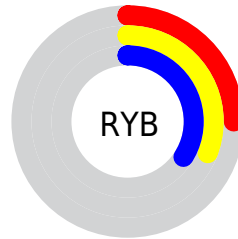

## Conversions Part 2

<b>Format</b>	<b>Color</b>
<a href="#">RYB</a>	<a href="#">64, 78, 87</a>
Decimal	<a href="#">4216655</a>
CIELab	<a href="#">35.00, -10.67, 1.80</a>
CIELCh	<a href="#">35, 10.821, 170.404</a>
Yxy	<a href="#">8.4984, 0.2881, 0.3519</a>
Android (android.graphics.Color)	<a href="#">4282406735 (0xFF40574F)</a>
YUV	<a href="#">79.2110, -0.1040, -13.3400</a>
Hunter-Lab	<a href="#">29.1520, -8.4148, 2.7214</a>

# Details

The CIELCh color **35, 10.821, 170.404** is a dark color, and the websafe version is hex **336666**. A complement of this color would be **30, 11.480, 355.216**, and the grayscale version is **34, 0.005, 296.813**.

A 20% lighter version of the original color is **55, 11.018, 170.312**, and **15, 11.042, 170.337** is the 20% darker color. If you saturate the color by 10%, you get **34, 14.725, 169.371**, and if you desaturate by 10%, it is **36, 6.782, 171.359**.

# Distribution

Red (25%)

Green (34%)

Blue (31%)

Red (25%)

Yellow (31%)

Blue (34%)

Cyan (26%)