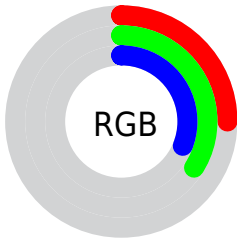

Distribution

Red (25%)

Green (34%)

Blue (31%)