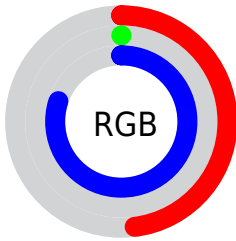

Distribution

- Red (48%)
- Green (0%)
- Blue (80%)