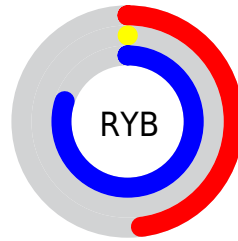

- Red (48%)
- Yellow (0%)
- Blue (80%)