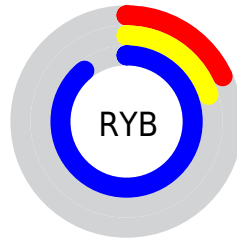

Conversions

Conversions Part 2

Format	Color
R _{YB}	47, 51, 227
Decimal	3093475
CIE _{Lab}	35.00, 57.35, -87.42
CIE _{LCh}	35, 104.547, 303.266
Y _{xy}	8.4984, 0.1651, 0.0867
Android (android.graphics.Color)	4281283555 (0xFF2F33E3)
YUV	69.8680, 77.4661, -20.0552
Hunter-Lab	29.1520, 48.1260, -128.8293

Details

The CIELCh color **35, 104.547, 303.266** is a dark color, and the websafe version is hex **3333CC**. The color can be described as dark washed blue. A complement of this color would be **87, 80.360, 102.167**, and the grayscale version is **29, 0.005, 296.813**.

A 20% lighter version of the original color is **53, 88.073, 303.107**, and **20, 98.475, 306.209** is the 20% darker color. If you saturate the color by 10%, you get **31, 115.142, 305.024**, and if you desaturate by 10%, it is **41, 91.277, 301.070**.

Distribution

-  Red (18%)
-  Green (20%)
-  Blue (89%)

-  Red (18%)
-  Yellow (20%)
-  Blue (89%)

-  Cyan (79%)
-  Magenta (78%)
-  Yellow (0%)
-  Black (11%)

-  Cyan (82%)
-  Magenta (80%)
-  Yellow (11%)