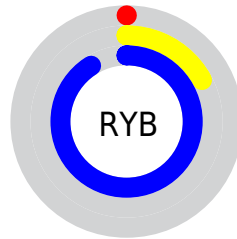

- Red (0%)
- Yellow (17%)
- Blue (91%)