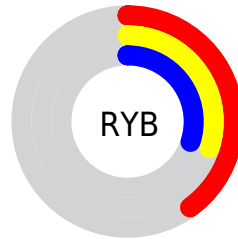

## Conversions Part 2

Format	Color
<a href="#">RYB</a>	<a href="#">101, 76, 77</a>
Decimal	<a href="#">6638669</a>
CIELab	<a href="#">35.00, 10.73, 3.49</a>
CIElCh	<a href="#">35, 11.285, 18.032</a>
Yxy	<a href="#">8.4984, 0.3583, 0.3267</a>
Android (android.graphics.Color)	<a href="#">4284828749</a> ( <a href="#">0xFF654C4D</a> )
YUV	<a href="#">83.5890, -3.2484, 15.2694</a>
Hunter-Lab	<a href="#">29.1520, 6.0452, 3.7418</a>

# Details

The CIELCh color **35, 11.285, 18.032** is a dark color, and the websafe version is hex **666666**. A complement of this color would be **41, 9.786, 194.654**, and the grayscale version is **36, 0.005, 296.813**.

A 20% lighter version of the original color is **55, 11.090, 17.656**, and **15, 10.928, 18.742** is the 20% darker color. If you saturate the color by 10%, you get **32, 16.367, 19.205**, and if you desaturate by 10%, it is **38, 6.496, 17.092**.

# Distribution

Red (40%)

Green (30%)

Blue (30%)

Red (40%)

Yellow (30%)

Blue (30%)

Cyan (0%)