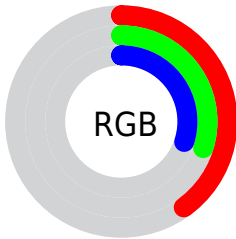

Distribution

Red (40%)

Green (30%)

Blue (30%)