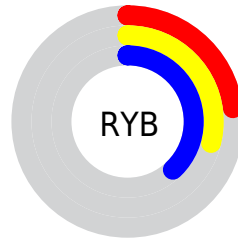

## Conversions Part 2

<b>Format</b>	<b>Color</b>
<b>RYB</b>	59, 75, 96
Decimal	3888992
CIELab	35.00, -7.86, -8.53
CIElCh	35, 11.603, 227.352
Yxy	8.4984, 0.2590, 0.3040
Android (android.graphics.Color)	4282079072 (0xFF3B5760)
YUV	79.6540, 8.0586, -18.1136
Hunter-Lab	29.1520, -6.6755, -4.4420

# Details

The CIELCh color **35, 11.603, 227.352** is a dark color, and the websafe version is hex **336666**. A complement of this color would be **31, 14.826, 43.599**, and the grayscale version is **34, 0.005, 296.813**.

A 20% lighter version of the original color is **55, 11.489, 225.398**, and **15, 11.642, 226.790** is the 20% darker color. If you saturate the color by 10%, you get **34, 14.049, 228.624**, and if you desaturate by 10%, it is **36, 8.893, 226.360**.

# Distribution

Red (23%)

Green (34%)

Blue (38%)

Red (23%)

Yellow (29%)

Blue (38%)

Cyan (39%)