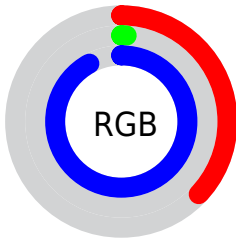

Distribution

- Red (37%)
- Green (1%)
- Blue (92%)