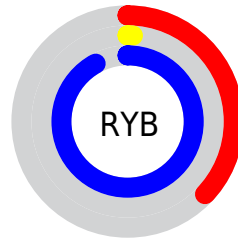

- Red (37%)
- Yellow (1%)
- Blue (92%)