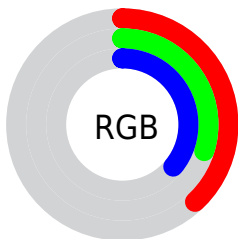

Distribution

Red (38%)

Green (30%)

Blue (36%)