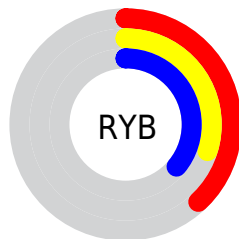

# Details

The CIELCh color **35, 12.781, 330.206** is a dark color, and the websafe version is hex **666666**. A complement of this color would be **39, 12.744, 147.858**, and the grayscale version is **36, 0.005, 296.813**.

A 20% lighter version of the original color is **55, 12.770, 331.042**, and **15, 12.316, 329.648** is the 20% darker color. If you saturate the color by 10%, you get **32, 19.224, 330.796**, and if you desaturate by 10%, it is **38, 6.316, 329.620**.

# Distribution

 Red (38%)

 Green (30%)

 Blue (36%)

 Red (38%)

 Yellow (30%)

 Blue (36%)

 Cyan (0%)