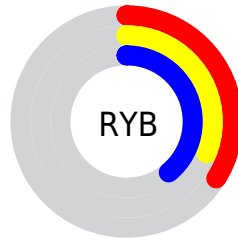

- Red (34%)
- Yellow (31%)
- Blue (39%)