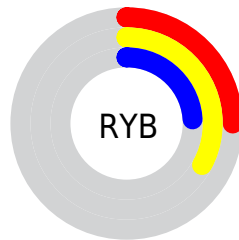

# Details

The CIELCh color **35, 13.007, 103.838** is a dark color, and the websafe version is hex **666666**. A complement of this color would be **28, 13.637, 289.512**, and the grayscale version is **35, 0.005, 296.813**.

A 20% lighter version of the original color is **55, 12.619, 102.896**, and **15, 12.483, 104.118** is the 20% darker color. If you saturate the color by 10%, you get **35, 17.759, 102.870**, and if you desaturate by 10%, it is **35, 8.204, 104.810**.

# Distribution

Red (33%)

Green (33%)

Blue (24%)

Red (25%)

Yellow (33%)

Blue (24%)

Cyan (0%)