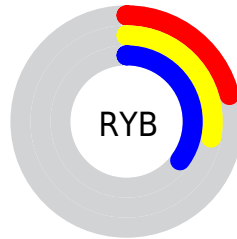

## Conversions Part 2

<b>Format</b>	<b>Color</b>
<b>R<sub>YB</sub></b>	54, 71, 88
Decimal	3561559
CIE <sub>Lab</sub>	35.00, -12.56, -3.34
CIE <sub>LCh</sub>	35, 12.995, 194.890
Yxy	8.4984, 0.2643, 0.3317
Android (android.graphics.Color)	4281751639 (0xFF365857)
YUV	77.7200, 4.5750, -20.8024
Hunter-Lab	29.1520, -9.5587, -0.6397

# Details

The CIELCh color **35, 12.995, 194.890** is a dark color, and the websafe version is hex **336666**. A complement of this color would be **27, 16.413, 20.416**, and the grayscale version is **33, 0.005, 296.813**.

A 20% lighter version of the original color is **55, 12.864, 195.585**, and **15, 12.846, 196.676** is the 20% darker color. If you saturate the color by 10%, you get **35, 15.705, 194.401**, and if you desaturate by 10%, it is **36, 9.964, 195.403**.

# Distribution

Red (21%)

Green (35%)

Blue (34%)

Red (21%)

Yellow (28%)

Blue (35%)

Cyan (39%)