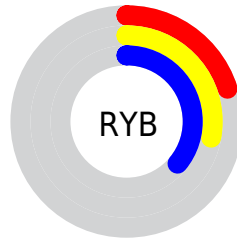

## Conversions Part 2

<b>Format</b>	<b>Color</b>
<b>RYB</b>	52, 71, 93
Decimal	3430493
CIELab	35.00, -11.44, -6.97
CIELCh	35, 13.399, 211.336
Yxy	8.4984, 0.2547, 0.3146
Android (android.graphics.Color)	4281620573 (0xFF34585D)
YUV	77.8060, 7.4906, -22.6319
Hunter-Lab	29.1520, -8.8866, -3.2513

# Details

The CIELCh color **35, 13.399, 211.336** is a dark color, and the websafe version is hex **336666**. A complement of this color would be **28, 18.179, 32.565**, and the grayscale version is **33, 0.005, 296.813**.

A 20% lighter version of the original color is **55, 13.437, 210.618**, and **15, 13.319, 212.423** is the 20% darker color. If you saturate the color by 10%, you get **34, 15.664, 211.814**, and if you desaturate by 10%, it is **36, 10.794, 211.027**.

# Distribution

- Red (20%)
- Green (35%)
- Blue (36%)

- Red (20%)
- Yellow (28%)
- Blue (36%)

- Cyan (44%)
- Magenta (5%)
- Yellow (0%)
- Black (64%)

- Cyan (80%)
- Magenta (65%)
- Yellow (64%)