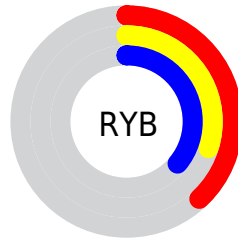

Conversions

Conversions Part 2

Format	Color
RYB	97, 76, 93
Decimal	6376541
CIELab	35.00, 12.11, -6.59
CIELCh	35, 13.790, 331.450
Yxy	8.4984, 0.3218, 0.2883
Android (android.graphics.Color)	4284566621 (0xFF614C5D)
YUV	84.2170, 4.3300, 11.2107
Hunter-Lab	29.1520, 7.0778, -2.9700

Details

The CIELCh color $35, 13.790, 331.450$ is a dark color, and the websafe version is hex 666666 . A complement of this color would be $39, 13.738, 148.796$, and the grayscale version is $36, 0.005, 296.813$.

A 20% lighter version of the original color is $55, 13.715, 332.090$, and $15, 13.410, 331.248$ is the 20% darker color. If you saturate the color by 10%, you get $32, 20.154, 332.069$, and if you desaturate by 10%, it is $38, 7.389, 330.844$.

Distribution

-  Red (38%)
-  Green (30%)
-  Blue (36%)

-  Red (38%)
-  Yellow (30%)
-  Blue (36%)

-  Cyan (0%)
-  Magenta (22%)
-  Yellow (4%)
-  Black (62%)

-  Cyan (62%)
-  Magenta (70%)
-  Yellow (64%)