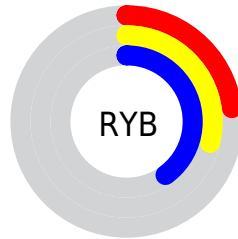

- Red (23%)
- Yellow (29%)
- Blue (40%)