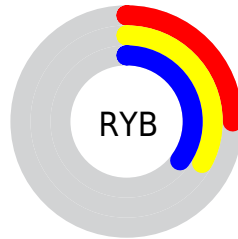

Details

The CIELCh color **35, 14.063, 152.599** is a dark color, and the websafe version is hex **336666**. A complement of this color would be **30, 14.200, 336.182**, and the grayscale version is **34, 0.005, 296.813**.

A 20% lighter version of the original color is **55, 14.369, 152.225**, and **15, 13.519, 154.077** is the 20% darker color. If you saturate the color by 10%, you get **34, 19.369, 151.695**, and if you desaturate by 10%, it is **36, 8.693, 153.398**.

Distribution

 Red (25%)

 Green (35%)

 Blue (28%)

 Red (25%)

 Yellow (33%)

 Blue (35%)

 Cyan (26%)