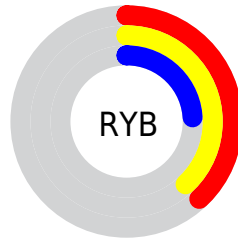

## Conversions Part 2

<b>Format</b>	<b>Color</b>
<b>RYB</b>	97, 97, 61
Decimal	6377277
CIELab	35.00, 4.61, 13.46
CIElCh	35, 14.231, 71.115
Yxy	8.4984, 0.3784, 0.3741
Android (android.graphics.Color)	4284567357 (0xFF614F3D)
YUV	82.3300, -10.5157, 12.8656
Hunter-Lab	29.1520, 1.6176, 8.9761

# Details

The CIELCh color **35, 14.231, 71.115** is a dark color, and the websafe version is hex **666666**. A complement of this color would be **33, 12.915, 261.078**, and the grayscale version is **35, 0.005, 296.813**.

A 20% lighter version of the original color is **55, 13.906, 70.880**, and **15, 13.893, 72.278** is the 20% darker color. If you saturate the color by 10%, you get **33, 18.468, 69.941**, and if you desaturate by 10%, it is **37, 10.164, 72.291**.

# Distribution

-  Red (38%)
-  Green (31%)
-  Blue (24%)

-  Red (38%)
-  Yellow (38%)
-  Blue (24%)

-  Cyan (0%)
-  Magenta (19%)
-  Yellow (37%)
-  Black (62%)

-  Cyan (62%)
-  Magenta (69%)
-  Yellow (76%)