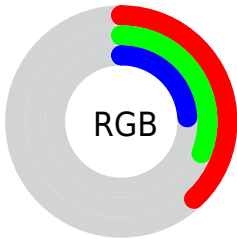

Distribution

- Red (38%)
- Green (31%)
- Blue (24%)