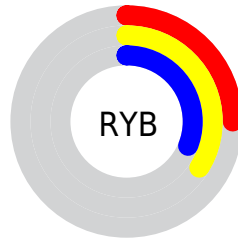

## Conversions Part 2

<b>Format</b>	<b>Color</b>
<b>RYB</b>	65, 86, 79
Decimal	4740673
CIELab	35.00, -9.98, 10.46
CIELCh	35, 14.454, 133.661
Yxy	8.4984, 0.3215, 0.3889
Android (android.graphics.Color)	4282930753 (0xFF485641)
YUV	79.4200, -7.1091, -6.5073
Hunter-Lab	29.1520, -7.9914, 7.5340

# Details

The CIELCh color **35, 14.454, 133.661** is a dark color, and the websafe version is hex **666666**. A complement of this color would be **30, 14.732, 315.613**, and the grayscale version is **34, 0.005, 296.813**.

A 20% lighter version of the original color is **55, 14.526, 133.493**, and **15, 14.764, 133.445** is the 20% darker color. If you saturate the color by 10%, you get **34, 20.373, 133.187**, and if you desaturate by 10%, it is **36, 8.499, 134.110**.

# Distribution

Red (28%)

Green (34%)

Blue (25%)

Red (25%)

Yellow (34%)

Blue (31%)

Cyan (16%)