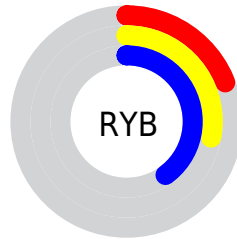

- Red (19%)
- Yellow (28%)
- Blue (40%)