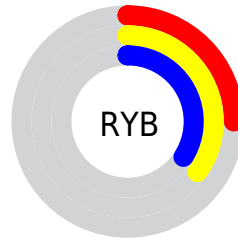

## Conversions Part 2

<b>Format</b>	<b>Color</b>
<b>RYB</b>	65, 88, 87
Decimal	4347969
CIELab	35.00, -13.56, 10.68
CIELCh	35, 17.259, 141.781
Yxy	8.4984, 0.3111, 0.3963
Android (android.graphics.Color)	4282538049 (0xFF425841)
YUV	78.8000, -6.8034, -11.2256
Hunter-Lab	29.1520, -10.1564, 7.6439

# Details

The CIELCh color **35, 17.259, 141.781** is a dark color, and the websafe version is hex **336666**. A complement of this color would be **31, 17.301, 324.516**, and the grayscale version is **34, 0.005, 296.813**.

A 20% lighter version of the original color is **55, 17.321, 142.337**, and **15, 17.059, 141.597** is the 20% darker color. If you saturate the color by 10%, you get **34, 23.808, 141.045**, and if you desaturate by 10%, it is **36, 10.640, 142.430**.

# Distribution

Red (26%)

Green (35%)

Blue (25%)

Red (25%)

Yellow (35%)

Blue (34%)

Cyan (25%)