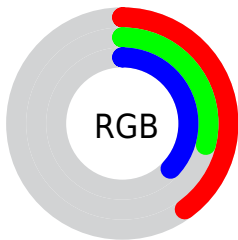

Distribution

Red (40%)

Green (29%)

Blue (37%)