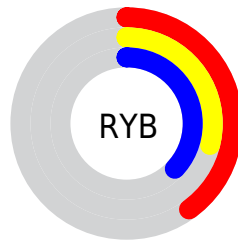

# Details

The CIELCh color **35, 17.069, 335.516** is a dark color, and the websafe version is hex **666666**. A complement of this color would be **40, 16.918, 151.718**, and the grayscale version is **36, 0.005, 296.813**.

A 20% lighter version of the original color is **55, 16.807, 335.614**, and **15, 16.886, 336.293** is the 20% darker color. If you saturate the color by 10%, you get **32, 23.220, 336.253**, and if you desaturate by 10%, it is **38, 10.826, 334.819**.

# Distribution

Red (40%)

Green (29%)

Blue (37%)

Red (40%)

Yellow (29%)

Blue (37%)

Cyan (0%)