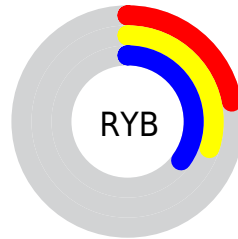

## Conversions Part 2

Format	Color
<a href="#">RYB</a>	<a href="#">55, 77, 89</a>
Decimal	<a href="#">3627337</a>
CIELab	<a href="#">35.00, -16.42, 5.39</a>
CIELCh	<a href="#">35, 17.277, 161.839</a>
Yxy	<a href="#">8.4984, 0.2838, 0.3768</a>
Android (android.graphics.Color)	<a href="#">4281817417 (0xFF375949)</a>
YUV	<a href="#">77.0100, -1.9769, -19.3028</a>
Hunter-Lab	<a href="#">29.1520, -11.8307, 4.8370</a>

# Details

The CIELCh color **35, 17.277, 161.839** is a dark color, and the websafe version is hex **336666**. A complement of this color would be **28, 18.154, 348.754**, and the grayscale version is **33, 0.005, 296.813**.

A 20% lighter version of the original color is **55, 17.084, 162.877**, and **15, 17.378, 161.193** is the 20% darker color. If you saturate the color by 10%, you get **34, 21.523, 160.690**, and if you desaturate by 10%, it is **36, 12.855, 162.870**.

# Distribution

Red (22%)

Green (35%)

Blue (29%)

Red (22%)

Yellow (30%)

Blue (35%)

Cyan (38%)