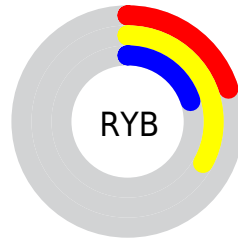

## Conversions Part 2

<b>Format</b>	<b>Color</b>
<b>R<sub>YB</sub></b>	52, 84, 52
Decimal	5526580
CIE <sub>Lab</sub>	35.00, -5.67, 18.74
CIE <sub>LCh</sub>	35, 19.576, 106.824
Yxy	8.4984, 0.3648, 0.4150
Android (android.graphics.Color)	4283716660 (0xFF545434)
YUV	80.3520, -13.9775, 3.1993
Hunter-Lab	29.1520, -5.2836, 11.2364

# Details

The CIELCh color  $35, 19.576, 106.824$  is a dark color, and the websafe version is hex  $666633$ . A complement of this color would be  $23, 21.356, 294.642$ , and the grayscale version is  $34, 0.005, 296.813$ .

A 20% lighter version of the original color is  $55, 19.322, 106.520$ , and  $15, 19.564, 107.123$  is the 20% darker color. If you saturate the color by 10%, you get  $35, 24.471, 105.982$ , and if you desaturate by 10%, it is  $35, 14.528, 107.701$ .

# Distribution

Red (33%)

Green (33%)

Blue (20%)

Red (20%)

Yellow (33%)

Blue (20%)

Cyan (0%)