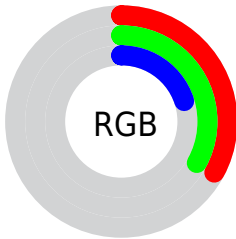

Distribution

Red (33%)

Green (33%)

Blue (20%)