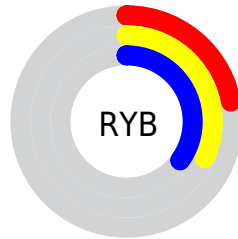

## Conversions Part 2

<b>Format</b>	<b>Color</b>
<b>R<sub>YB</sub></b>	55, 81, 90
Decimal	3627587
CIE <sub>Lab</sub>	35.00, -18.34, 9.37
CIE <sub>LCh</sub>	35, 20.593, 152.947
Yxy	8.4984, 0.2918, 0.3986
Android (android.graphics.Color)	4281817667 (0xFF375A43)
YUV	76.9130, -4.8871, -19.2177
Hunter-Lab	29.1520, -12.9318, 6.9827

# Details

The CIELCh color **35, 20.593, 152.947** is a dark color, and the websafe version is hex **336666**. A complement of this color would be **28, 20.927, 338.891**, and the grayscale version is **33, 0.005, 296.813**.

A 20% lighter version of the original color is **55, 20.515, 153.247**, and **15, 20.579, 152.745** is the 20% darker color. If you saturate the color by 10%, you get **34, 25.644, 151.859**, and if you desaturate by 10%, it is **36, 15.378, 153.905**.

# Distribution

Red (22%)

Green (35%)

Blue (26%)

Red (22%)

Yellow (32%)

Blue (35%)

Cyan (39%)